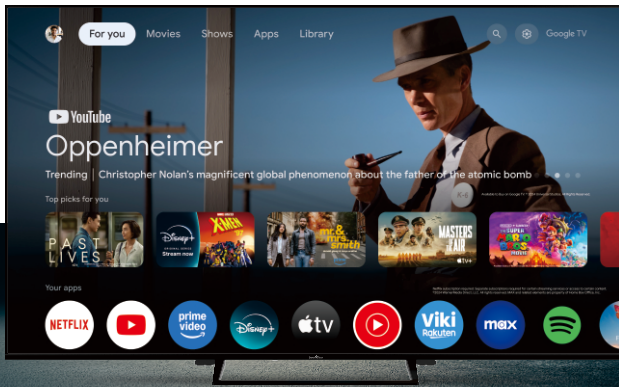

SMART  TECH

 Google TV

 Hey Google

 QLED

Pure Color. Ultimate Control. Smarter Living.

Step into a new era of smart entertainment with our cutting-edge QLED Smart TV series powered by Google TV V5. Designed for performance and tailored for everyday living, this series delivers stunning FHD and 4K visuals, effortless connectivity, and a seamless user experience—all wrapped in a sleek, furniture-ready design.

SMART  TECH | Google TV

Watch what
you love, control it
with your voice.

 Hey Google

Browse content from across your apps,
intelligently organized just for you.

SPECIFICATIONS

75"

PICTURE

Display technology.....	D-LED
Screen size(inches/cm).....	75/189
Digonal screen size (inches/cm).....	75/189
Panel resolution.....	UHD-QLED
Resolution.....	3840*2160
Panel brightness in cd/m ²	260
Active motion.....	60HZ
Dynamic contrast.....	4000:1
Typ.response time in ms (GTG).....	6.5
Aspect ratio.....	16:9
Vision angles.....	178**178°
HDR10 (high Dynamic Range).....	Yes
MEMC.....	Yes